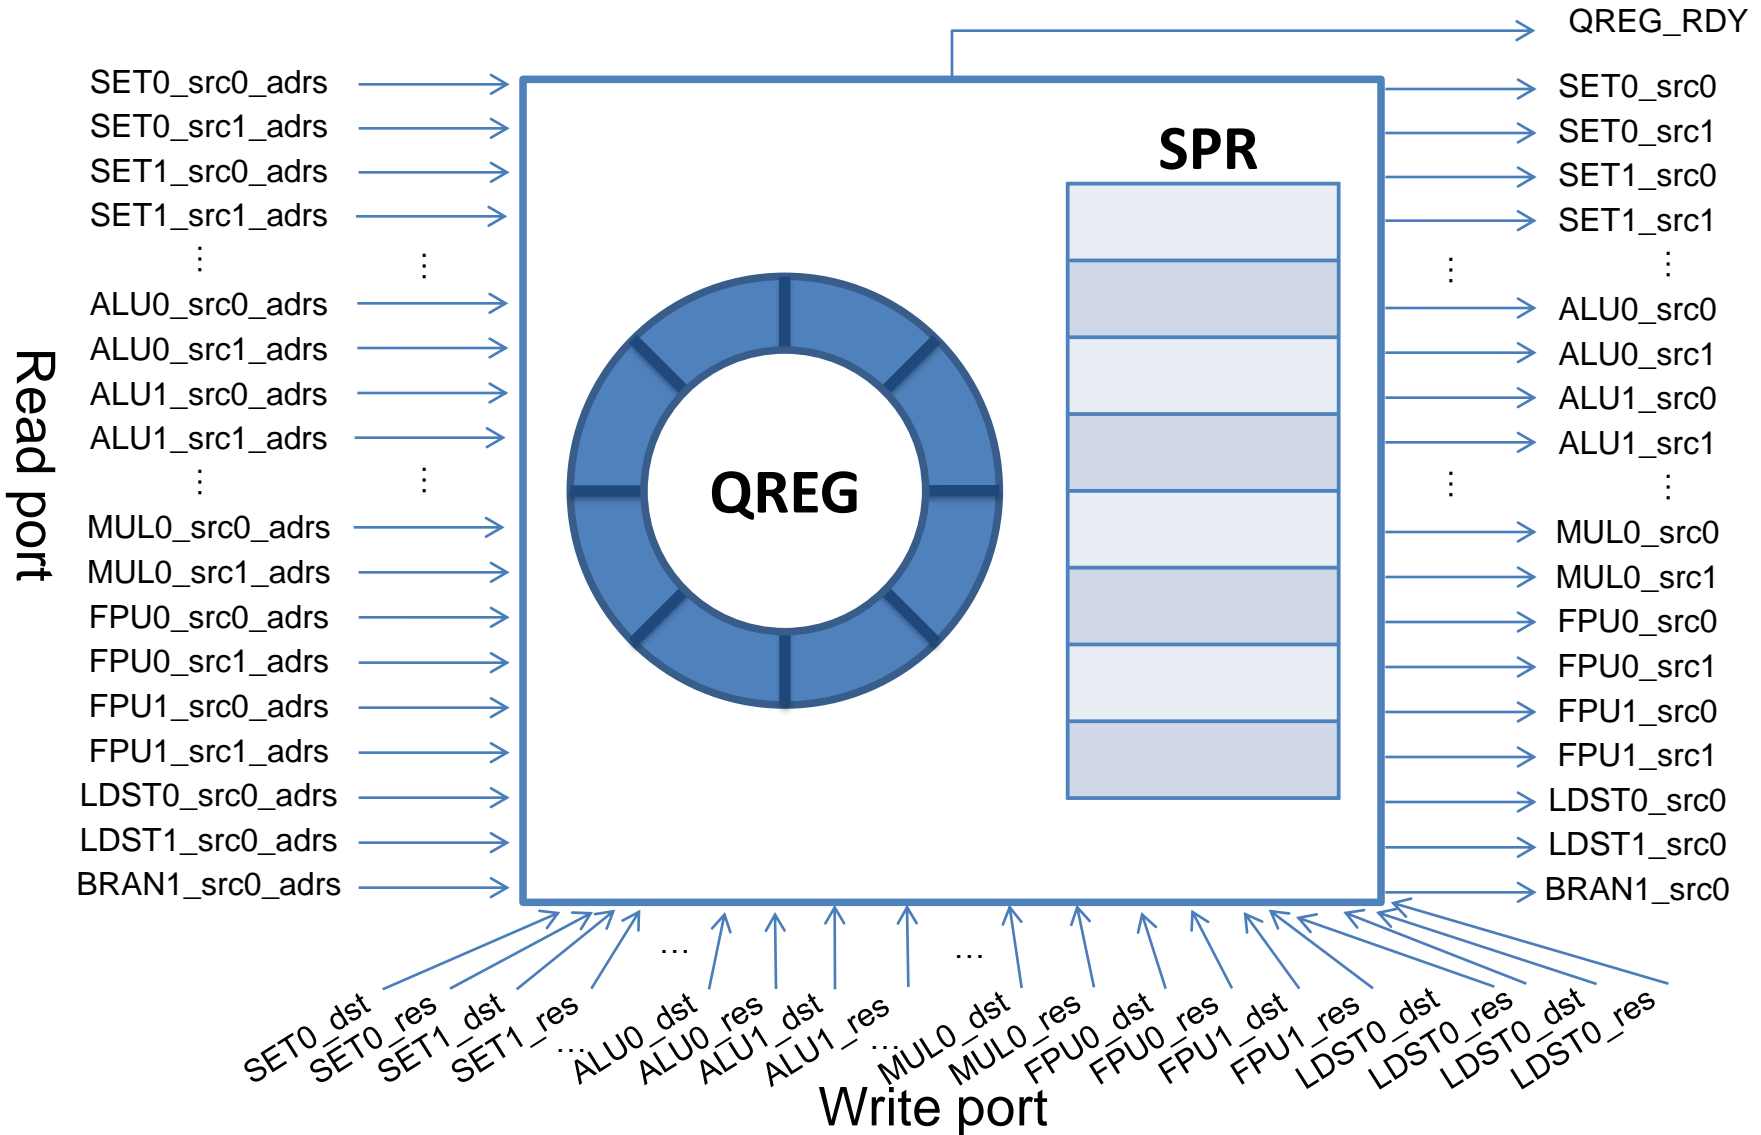

QC-2 Data Path

Version 2.0
October 2009

Written by: Hiroki Hoshino
ASL Laboratory - Ben Abdallah Group
The University of Aizu

Fetch

Decode

QCU

QCU (Dynamic address gen.)

IU

EU

QREG

Whole Data Path