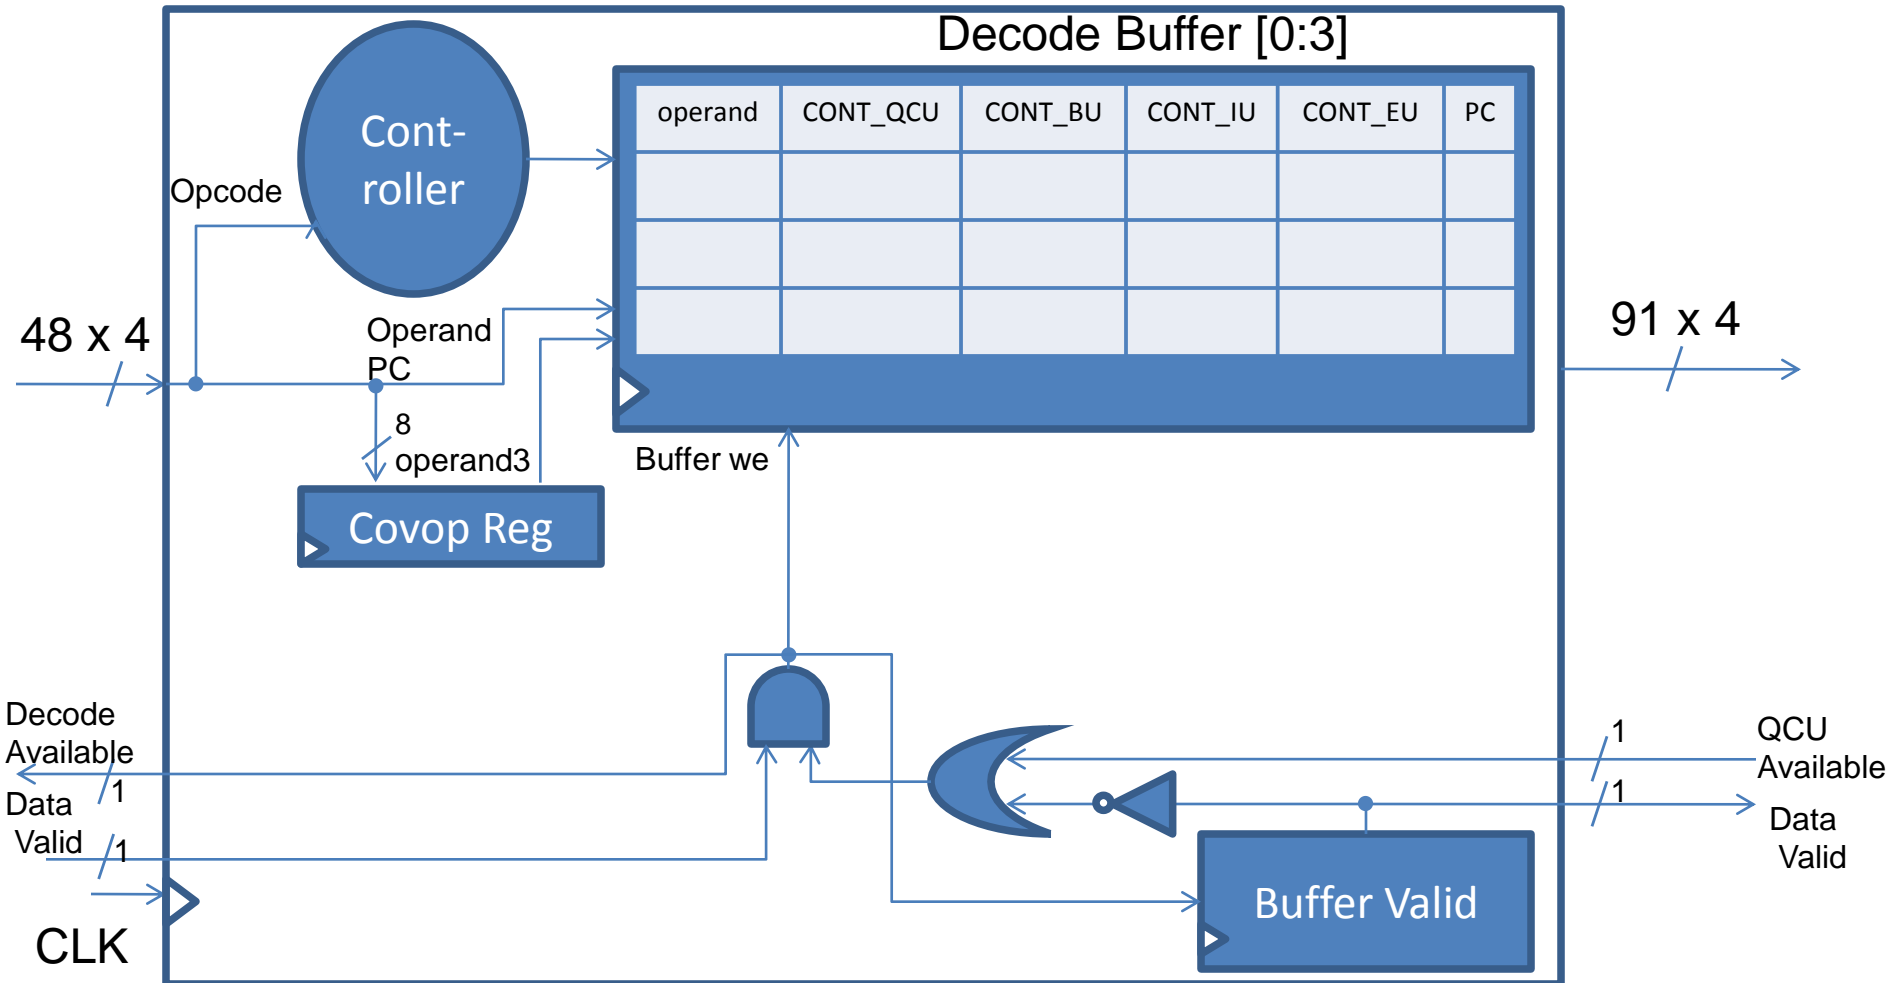

QC-2 Data Path

Version 2.0
October 2009

Written by: Hiroki Hoshino
ASL Laboratory - Ben Abdallah Group
The University of Aizu

Fetch

Decode

QCU

QCU (Dynamic address gen.)

IU

EU

QREG

Whole Data Path