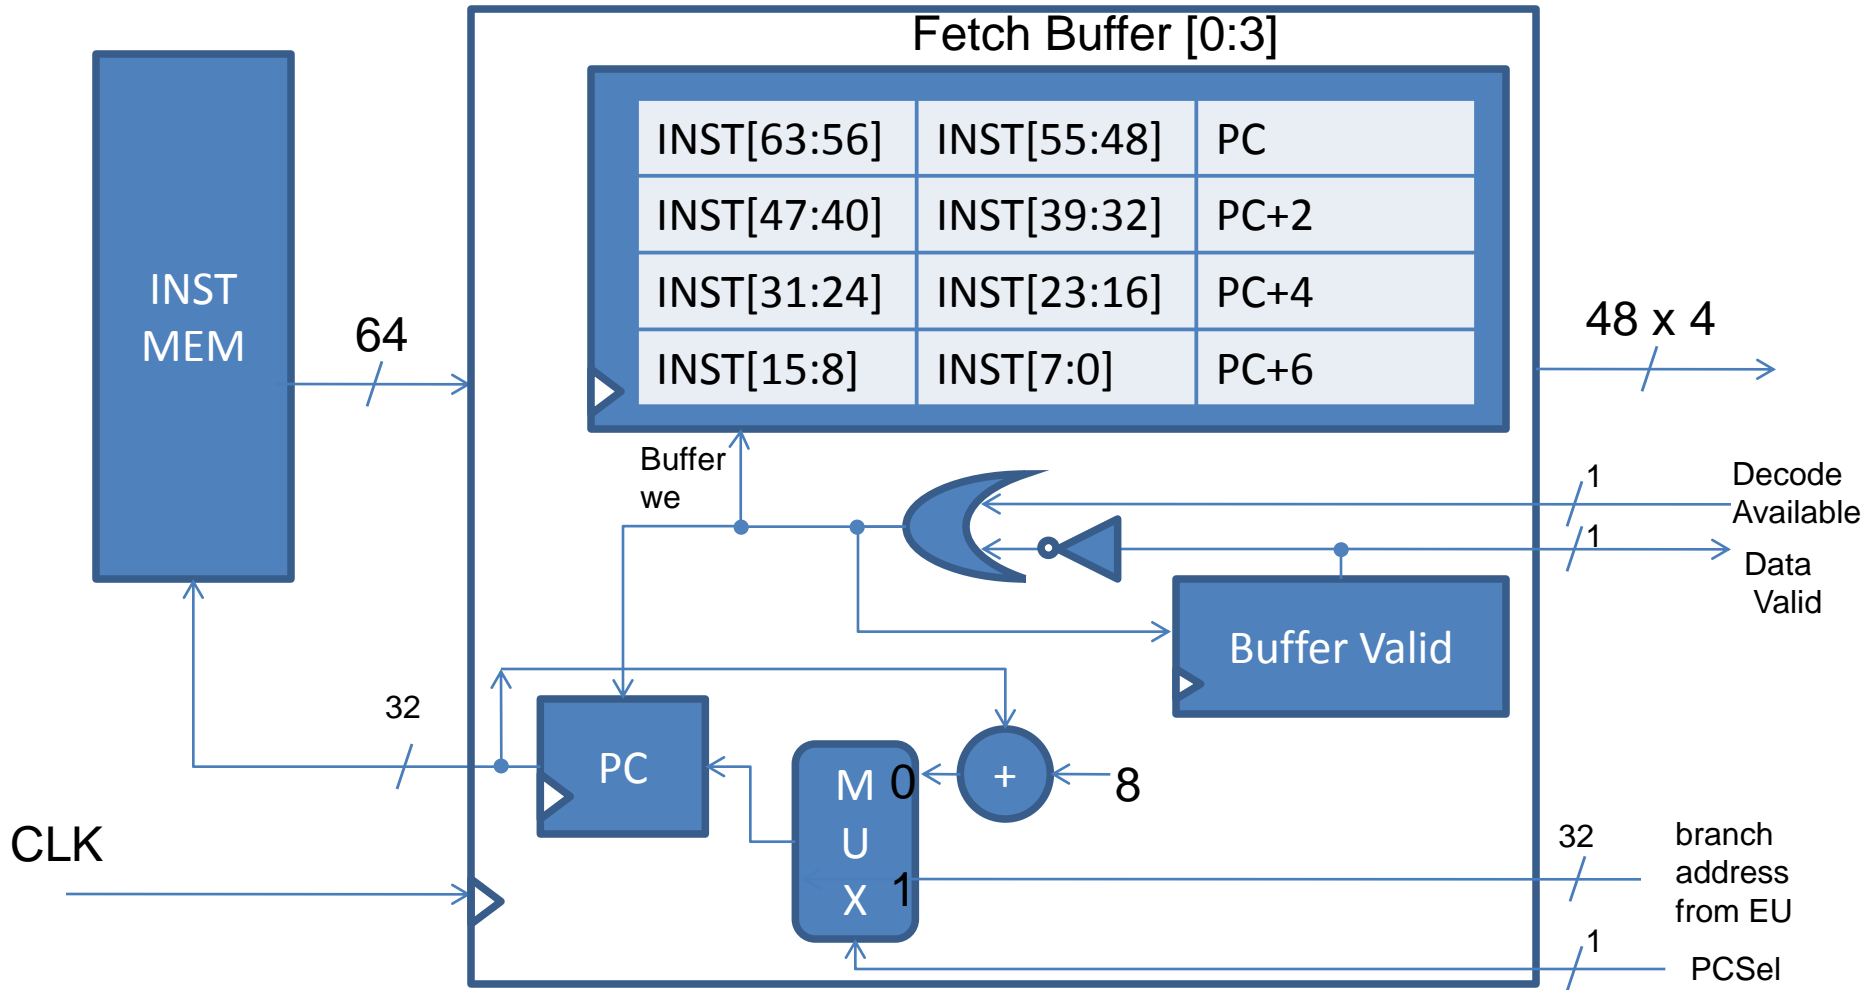

QC-2 Data Path

Version 2.0
October 2009

Written by: Hiroki Hoshino
ASL Laboratory - Ben Abdallah Group
The University of Aizu

Fetch

Decode

QCU

QCU (Dynamic address gen.)

IU

EU

QREG

Whole Data Path