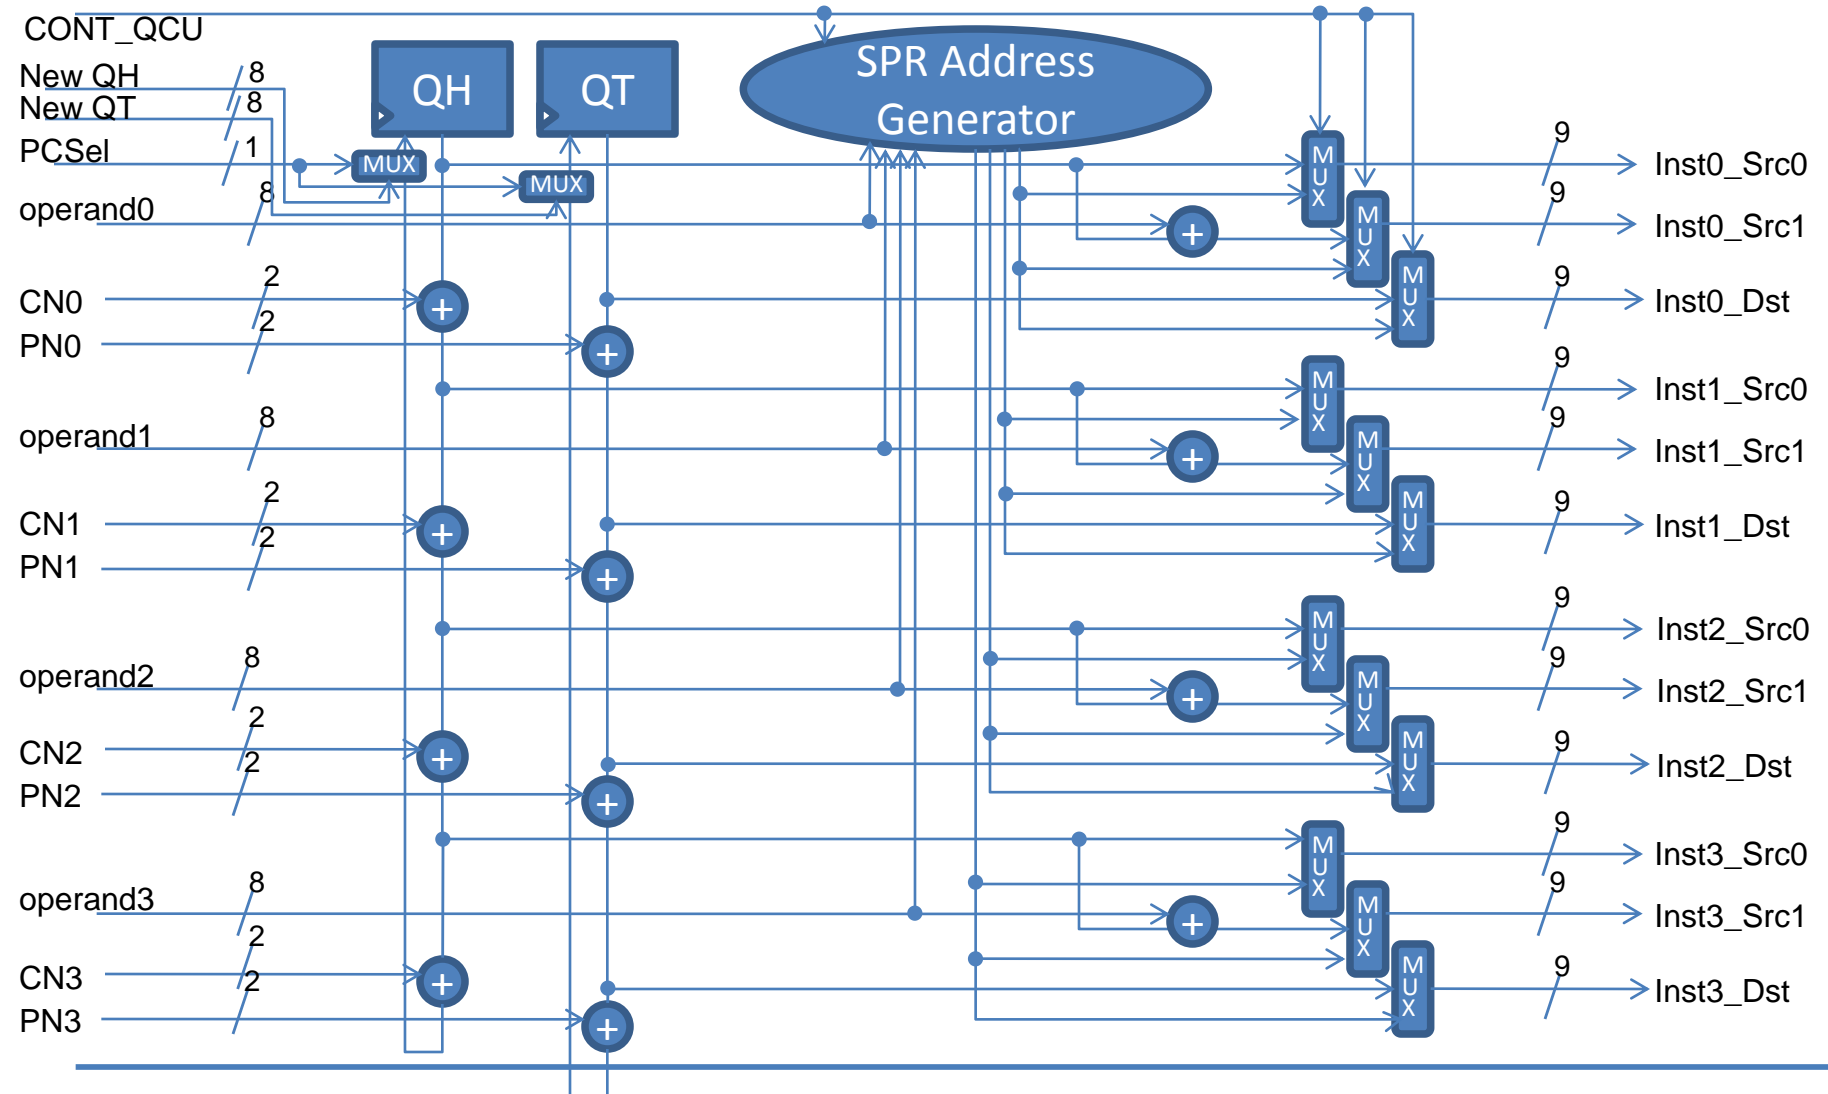

QC-2 Data Path

Version 2.0
October 2009

Written by: Hiroki Hoshino
ASL Laboratory - Ben Abdallah Group
The University of Aizu

Fetch

Decode

QCU

QCU (Dynamic address gen.)

IU

EU

QREG

Whole Data Path