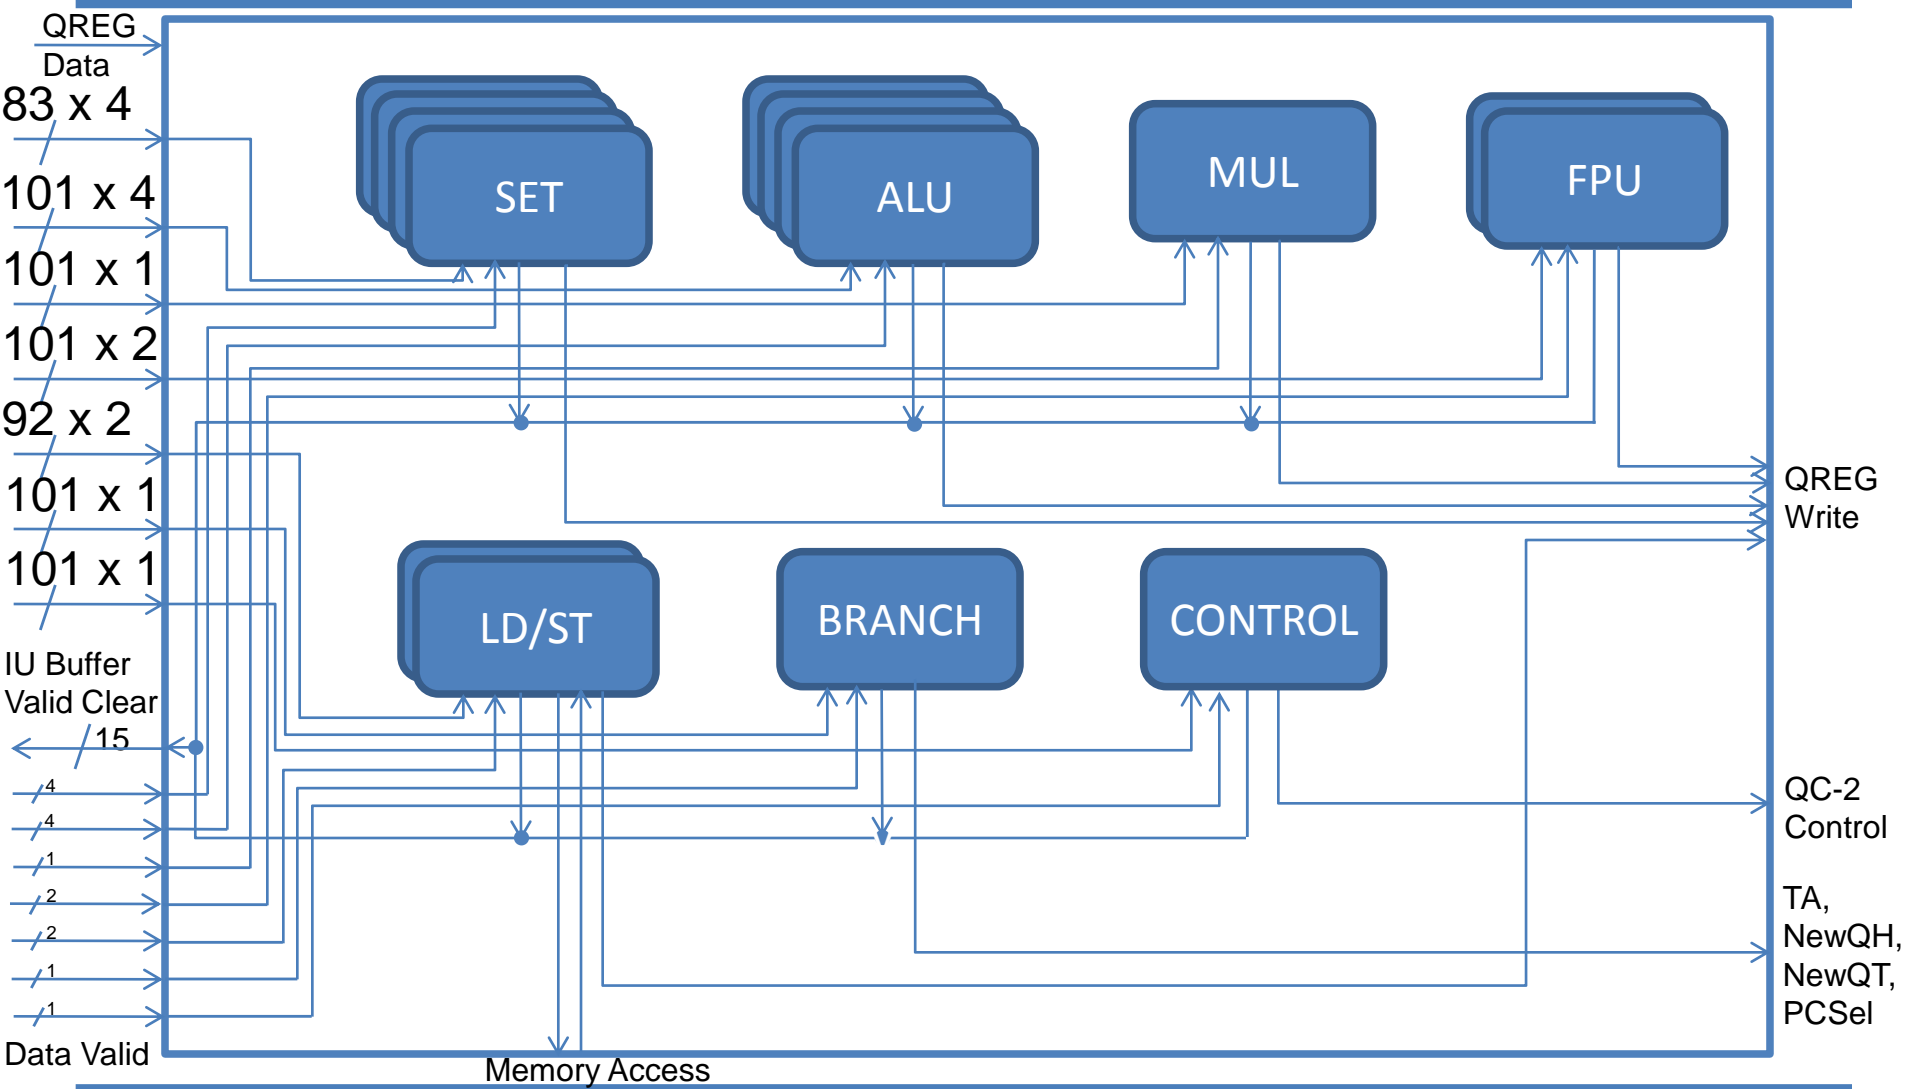

QC-2 Data Path

Version 2.0
October 2009

Written by: Hiroki Hoshino
ASL Laboratory - Ben Abdallah Group
The University of Aizu

Fetch

Decode

QCU

QCU (Dynamic address gen.)

IU

EU

QREG

Whole Data Path