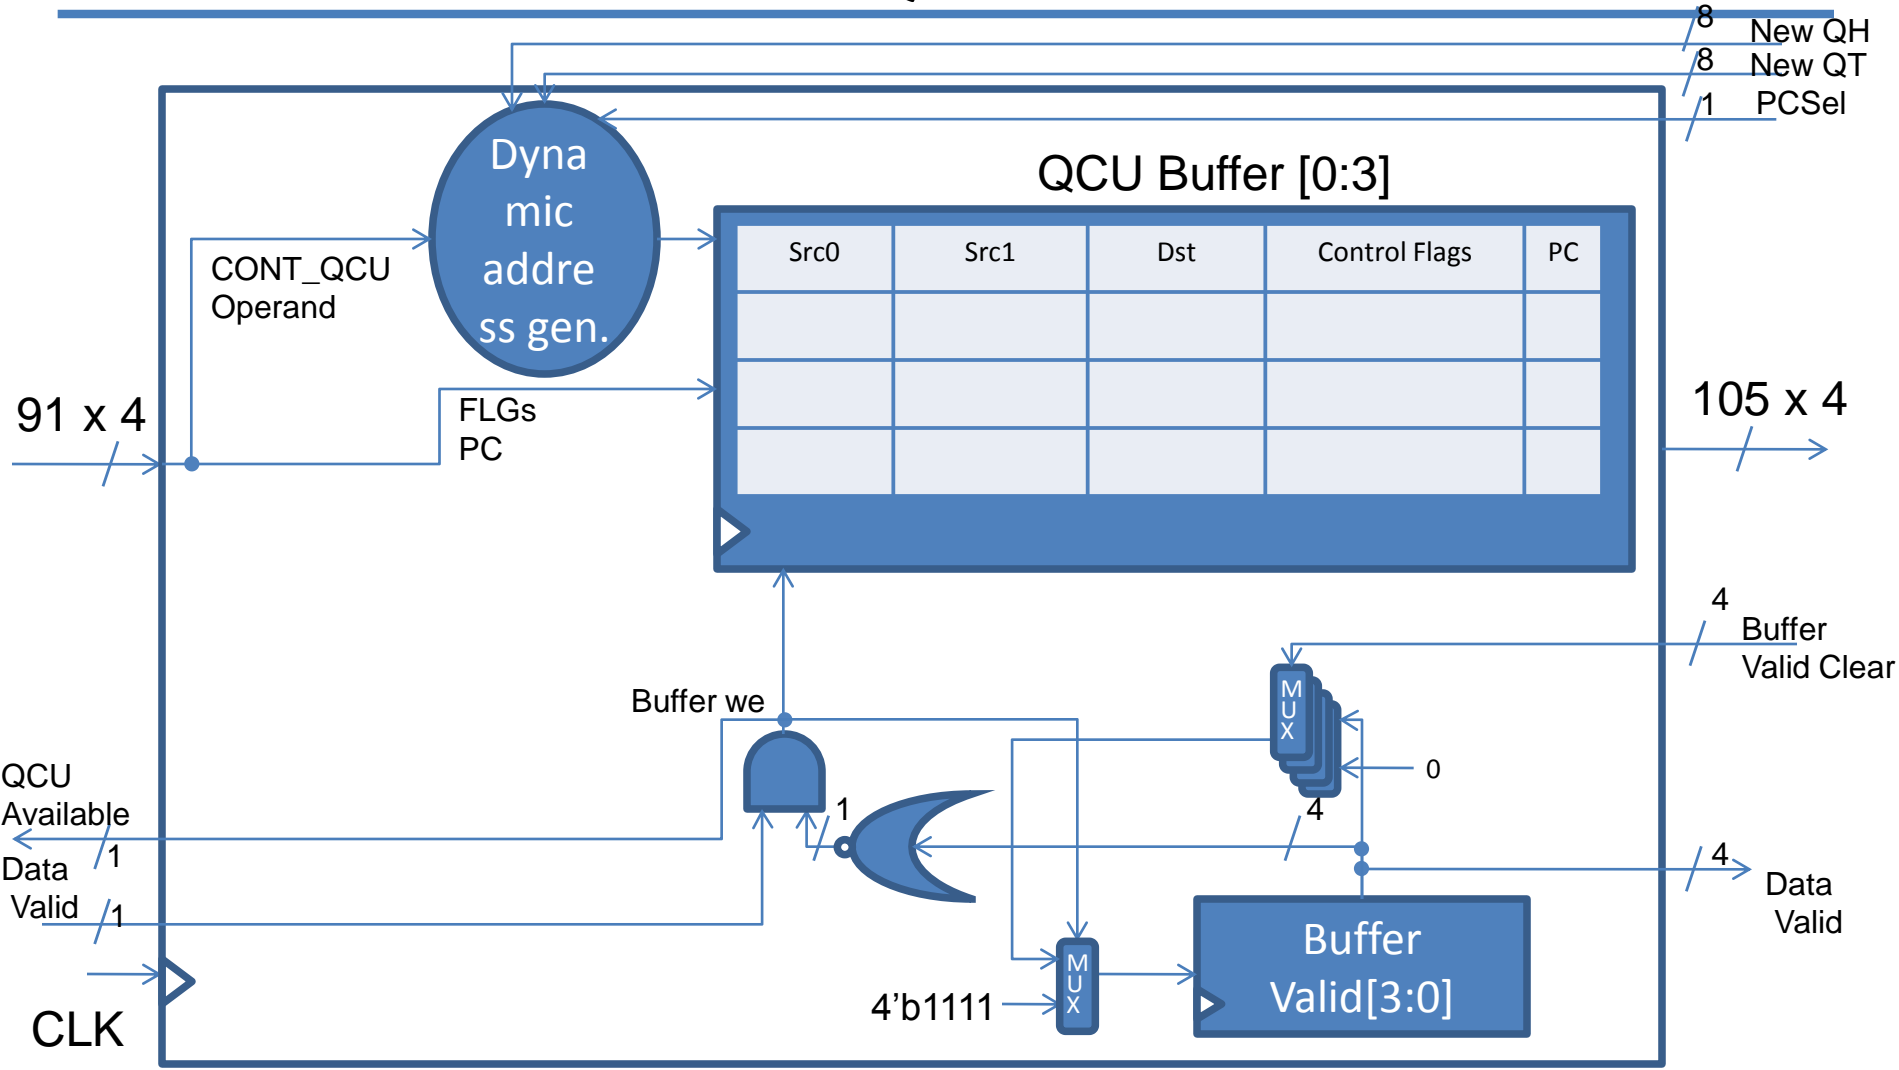

QC-2 Data Path

Version 2.0
October 2009

Written by: Hiroki Hoshino
ASL Laboratory - Ben Abdallah Group
The University of Aizu

Fetch

Decode

QCU

QCU (Dynamic address gen.)

IU

EU

QREG

Whole Data Path