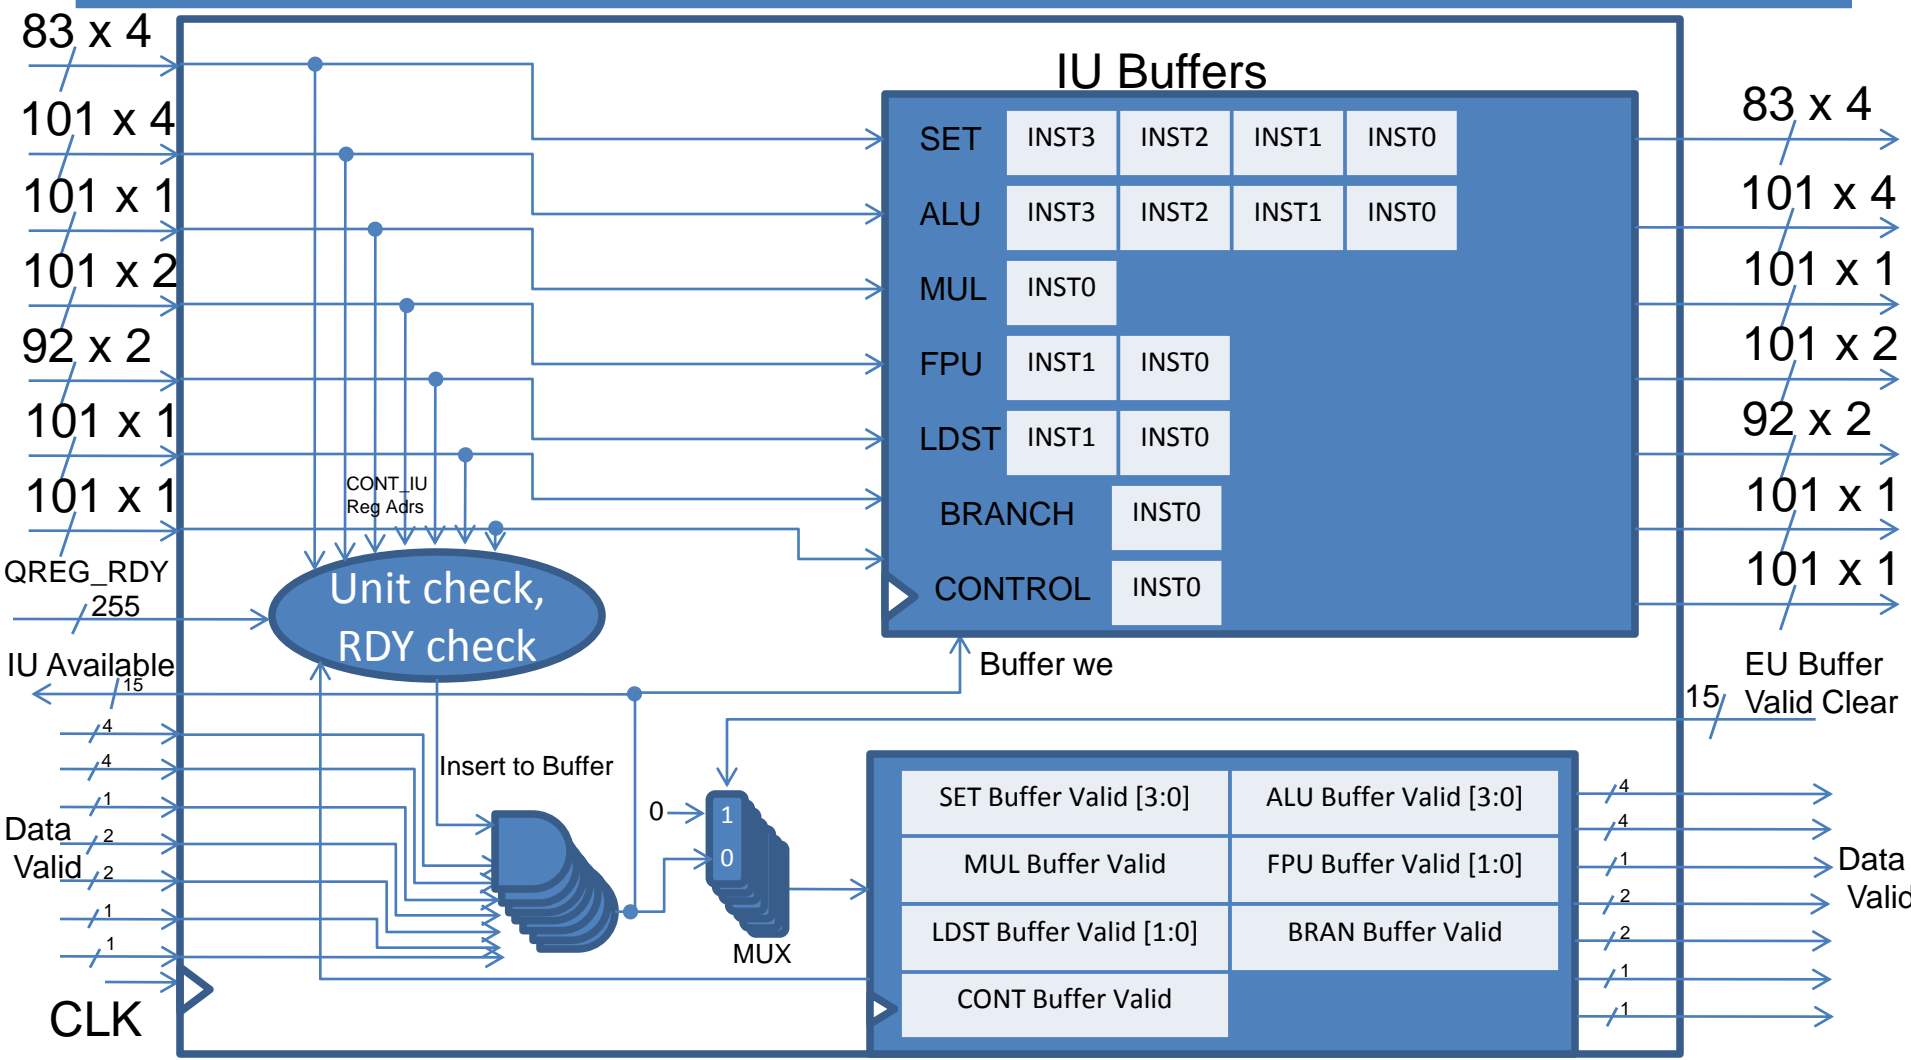

QC-2 Data Path

Version 2.0
October 2009

Written by: Hiroki Hoshino
ASL Laboratory - Ben Abdallah Group
The University of Aizu

Fetch

Decode

QCU

QCU (Dynamic address gen.)

IU

EU

QREG

Whole Data Path